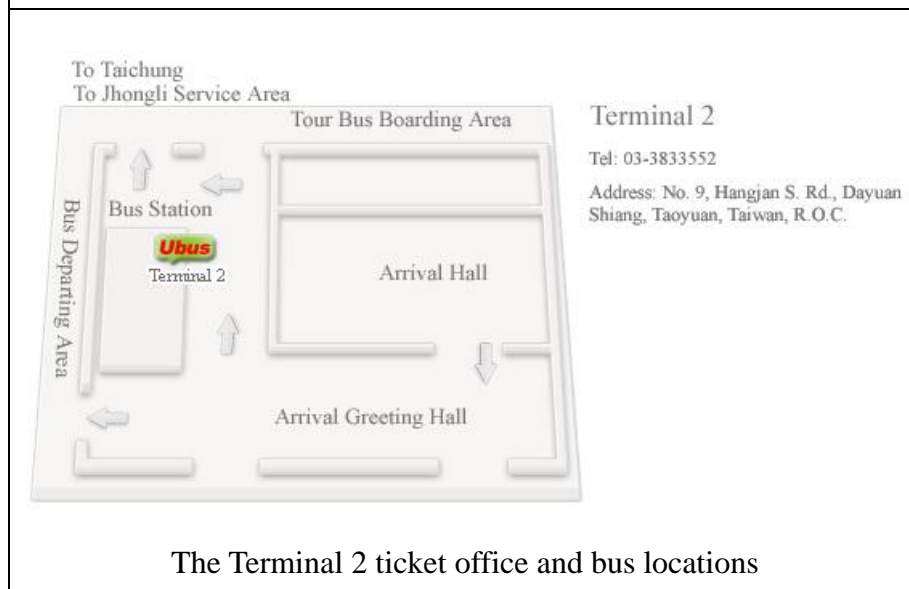

Taiwan High Speed Rail

Step 1: Go from the airport to the Taoyuan High-Speed Rail (HSR) station.

Step 2: Ride the train from the Taoyuan HSR station to the Taichung HSR station.

Step 3: Go from the Taichung HSR station to your hotel.

STEP 1: Airport → Taoyuan High Speed Rail Station

The Terminal 1 ticket office and bus locations

The Terminal 2 ticket office and bus locations

Taiwan High Speed Rail Shuttle Station :

Bus Timetable from THSR Taoyuan Station to Taoyuan Int'l Airport