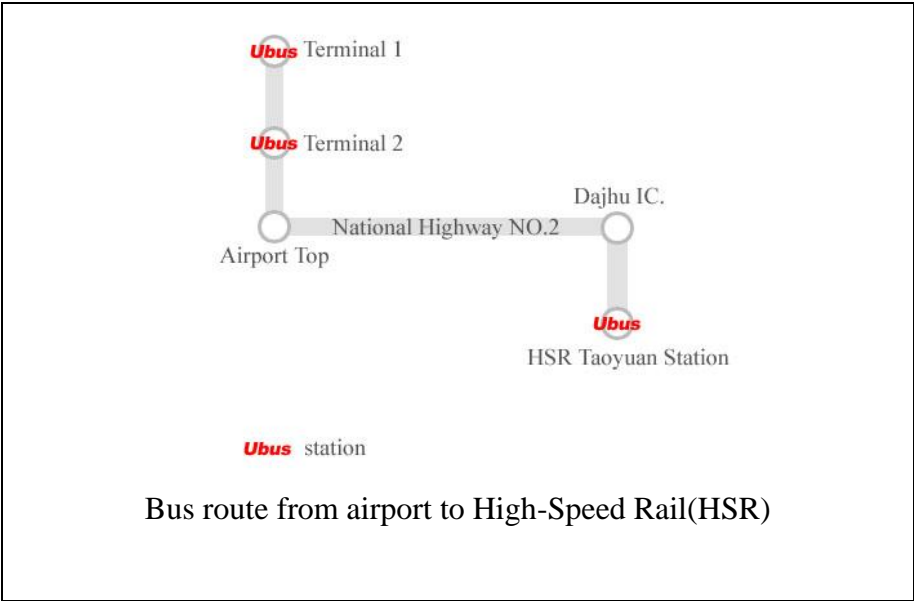

Taiwan High Speed Rail

Step 1: Go from the airport to the Taoyuan High-Speed Rail (HSR) station.

Step 2: Ride the train from the Taoyuan HSR station to the Taichung HSR station.

Step 3: Go from the Taichung HSR station to your hotel.

STEP 1: Airport → Taoyuan High Speed Rail Station

The Terminal 1 ticket office and bus locations

The Terminal 2 ticket office and bus locations

Taiwan High Speed Rail Shuttle Station :

Bus Timetable from THSR Taoyuan Station to Taoyuan Int'l Airport